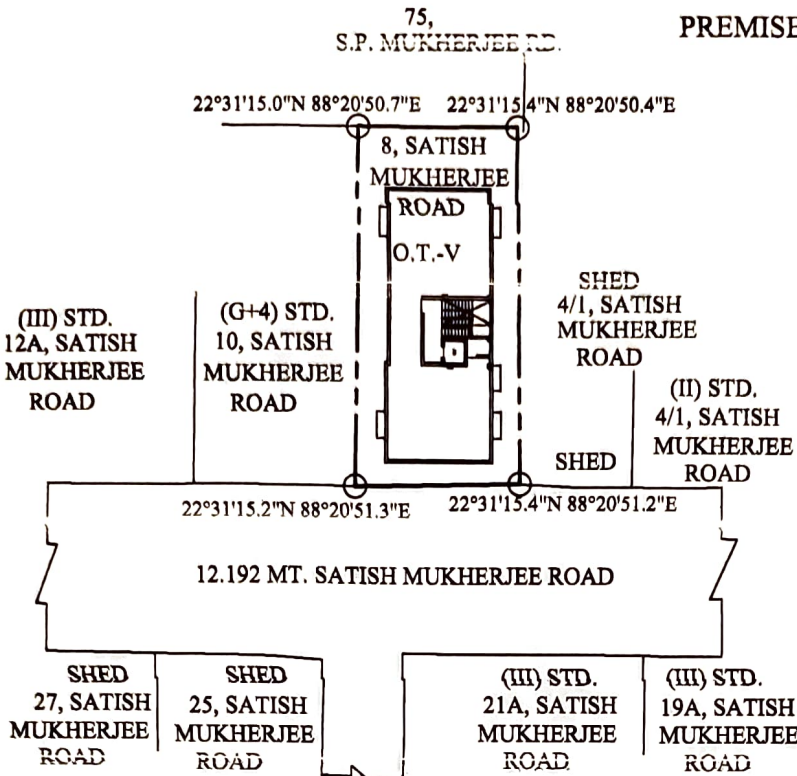

PREMISES NO. - 8. SATISH MUKHERJEE ROAD.
 KOLKATA 700 026, WARD NO.-84,
 BOROUGH NO.- VIII, P.S - KALIGHAT

SITE PLAN
 (SCALE= 1:600)

LOCATION MAP
 SCALE-1:4000

SIGNATURE OF OWNER

For Swastic Projects Pvt. Ltd
 Director