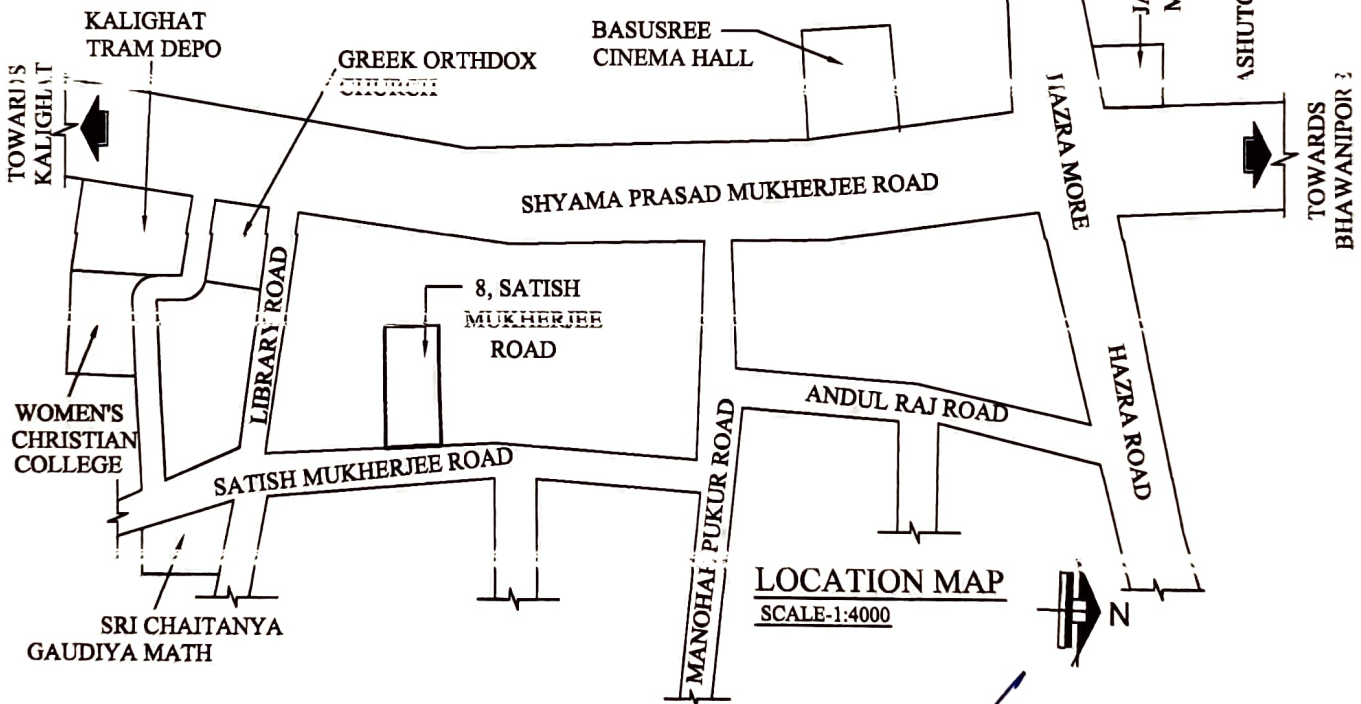

PREMISES NO. - 8. SATISH MUKHERJEE ROAD.
 KOLKATA 700 026, WARD NO.-84,
 BOROUGH NO.- VIII, P.S - KALIGHAT

SITE PLAN
 (SCALE= 1:600)

LOCATION MAP
 SCALE-1:4000

SIGNATURE OF OWNER

For Swastic Projects Pvt. Ltd
 Director